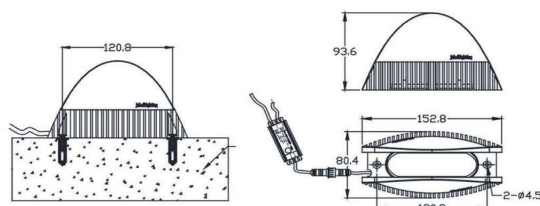

L=120mm
H=93.6mm

Frame

Aluminum die cast

Color Tempertaure

5700K

Power

9W

Total Luminous Flux

L70 minimum at 50,000
burning hours

Dimension diagram

Remarks:-

Address: Plot #7 Saroorpur-Nangla Industrial Area,Ballabgarh-Sohna Road,Faridabad-121005

Email: info@sovitron.com